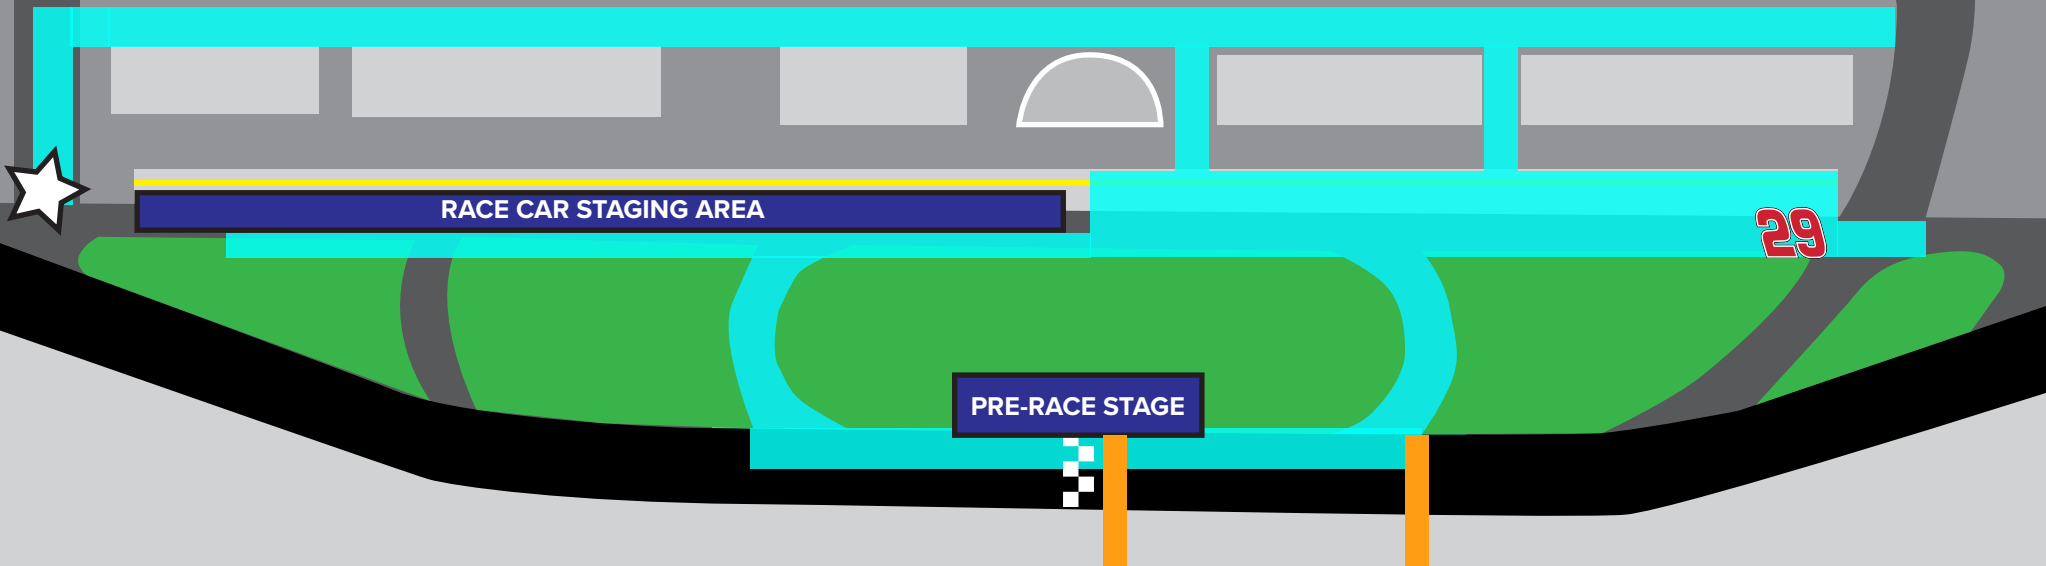

Available at
Walmart*

PRE-RACE TRACK PASS ACCESS MAP

MAP KEY

-  FAN ACCESS ROUTES
-  PIT WALL
-  *CROSSOVER GATE
-  PEDESTRIAN TUNNEL
-  KEVIN HARVICK'S HISTORIC 29 CAR

*CROSSOVER GATES ARE LOCATED AT THE BOTTOM OF THE CHAMPION GRANDSTANDS