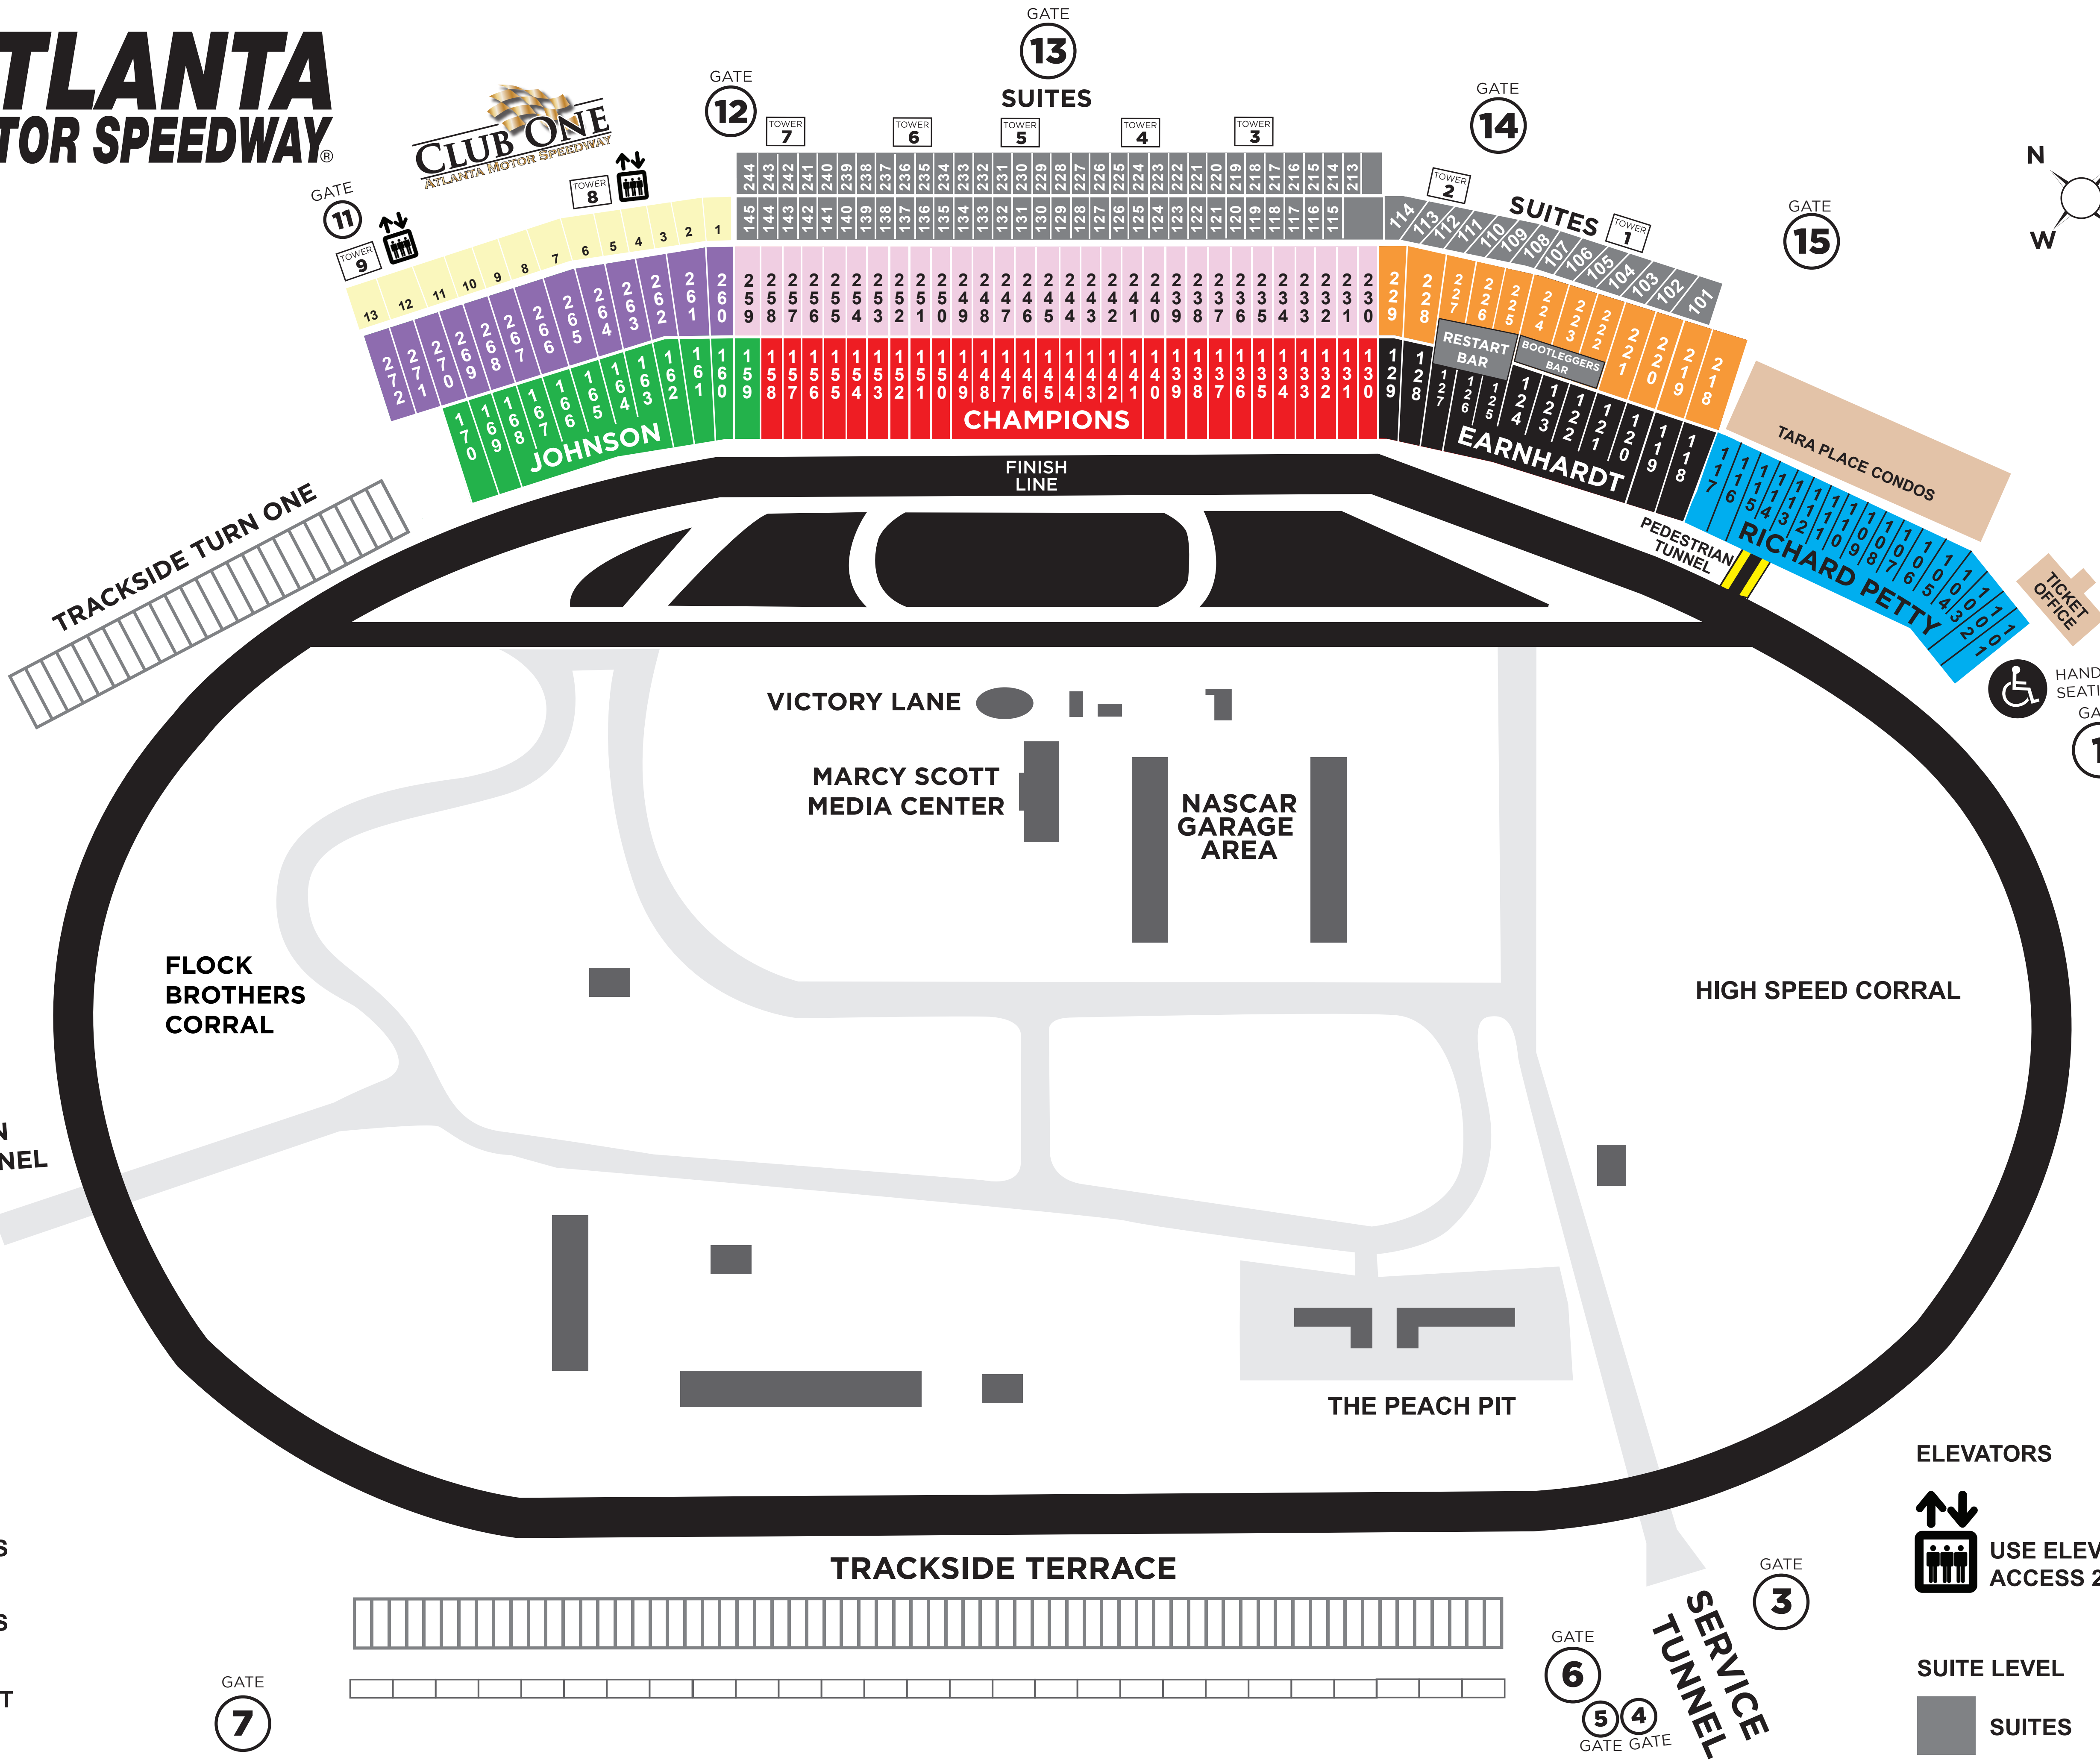

**CLUB ONE**  
ATLANTA MOTOR SPEEDWAY

- GRANDSTANDS**
- UPPER JOHNSON
  - LOWER JOHNSON
  - UPPER CHAMPIONS
  - LOWER CHAMPIONS
  - UPPER EARNHARDT
  - LOWER EARNHARDT
  - PETTY

- ELEVATORS**
-  USE ELEVATORS TO ACCESS 200 LEVEL
- SUITE LEVEL**
- SUITES
  - CLUB ONE

## SEATING DIAGRAM