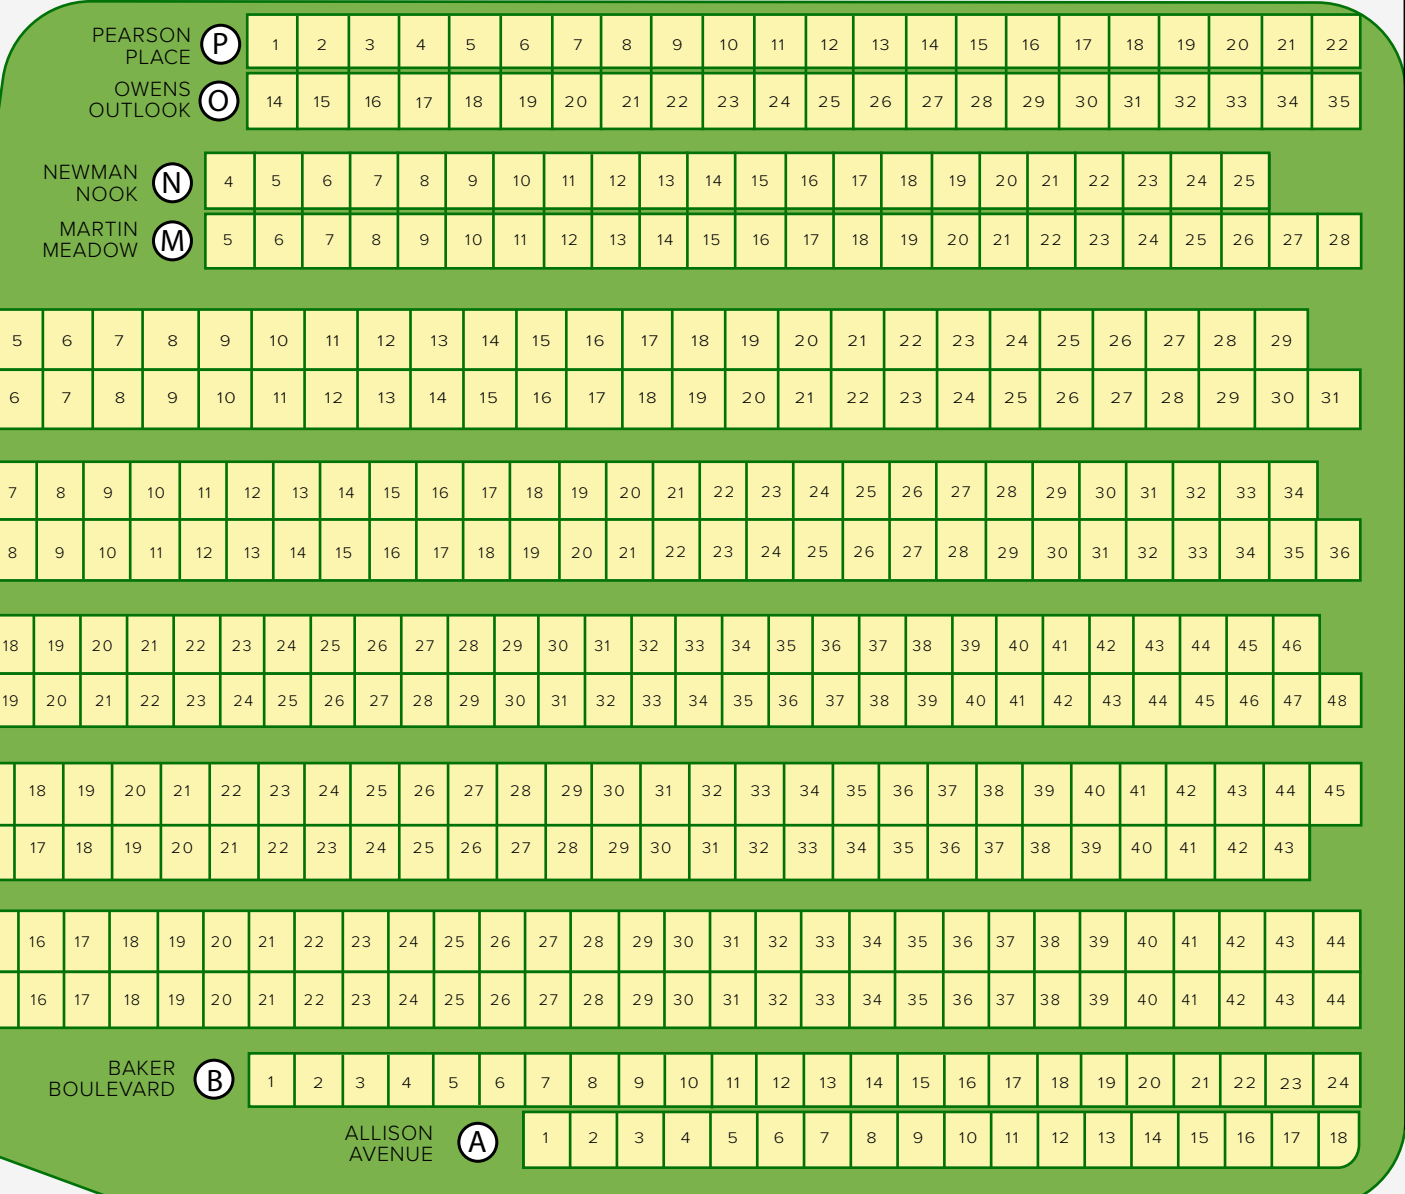

LEGENDS RV CAMPING

- 50 AMP Hookup Sites
- Grass Surface
- (1) Tow pass per site
- Site Size approx. 25' x 45'
- Campground Mayor

ENTRANCE / EXIT ONLY
FOR LEGENDS LAKESIDE
SPOTS 13-25

← TICKET OFFICE

ENTRANCE E