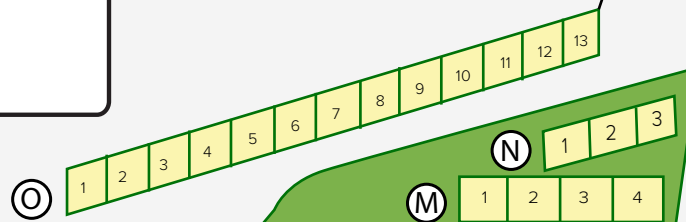

LEGENDS RV CAMPING

- 50 AMP Hookup Sites
- Grass Surface
- (1) Tow pass per site
- Site Size approx. 25' x 45'
- Campground Mayor

ENTRANCE / EXIT ONLY
FOR LEGENDS LAKESIDE
SPOTS 13-25

← TICKET OFFICE

ENTRANCE E