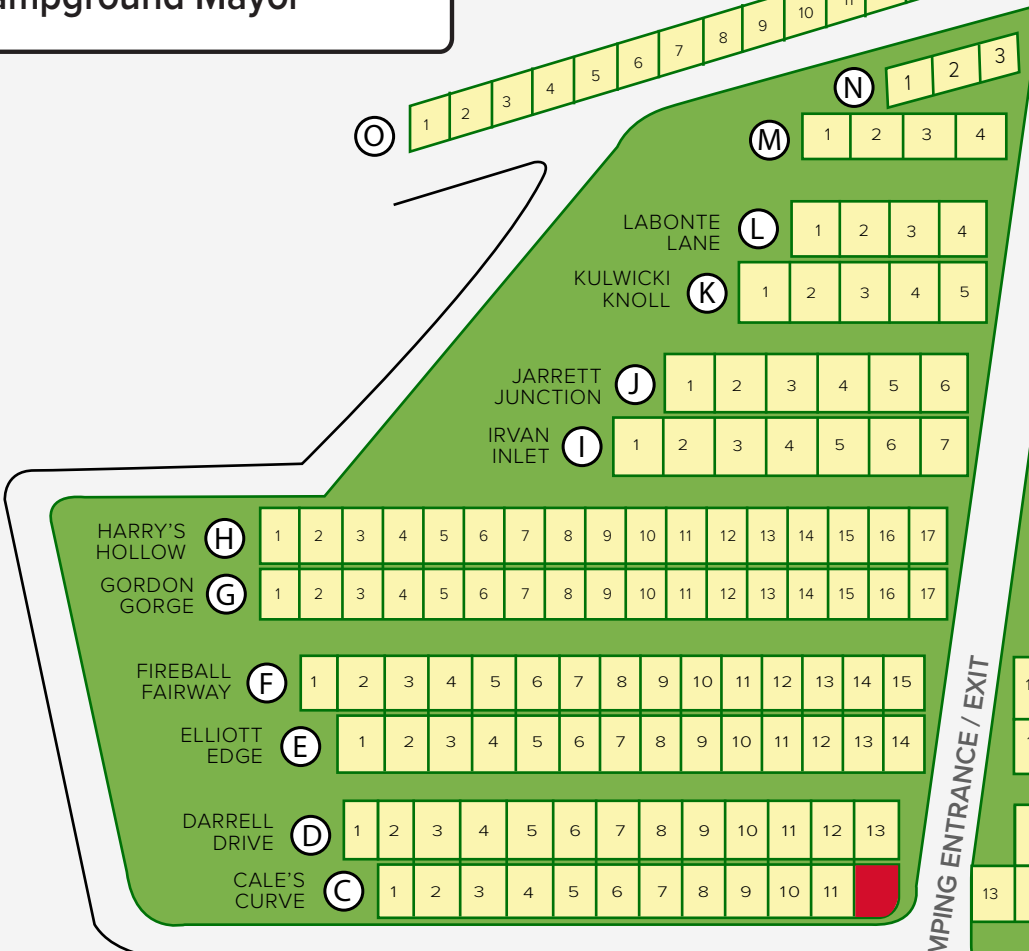

LEGENDS RV CAMPING

- 50 AMP Hookup Sites
- Grass Surface
- (1) Tow pass per site
- Site Size approx. 25' x 45'
- Campground Mayor

ENTRANCE / EXIT ONLY
FOR LEGENDS LAKESIDE
SPOTS 13-25

← TICKET OFFICE

ENTRANCE E