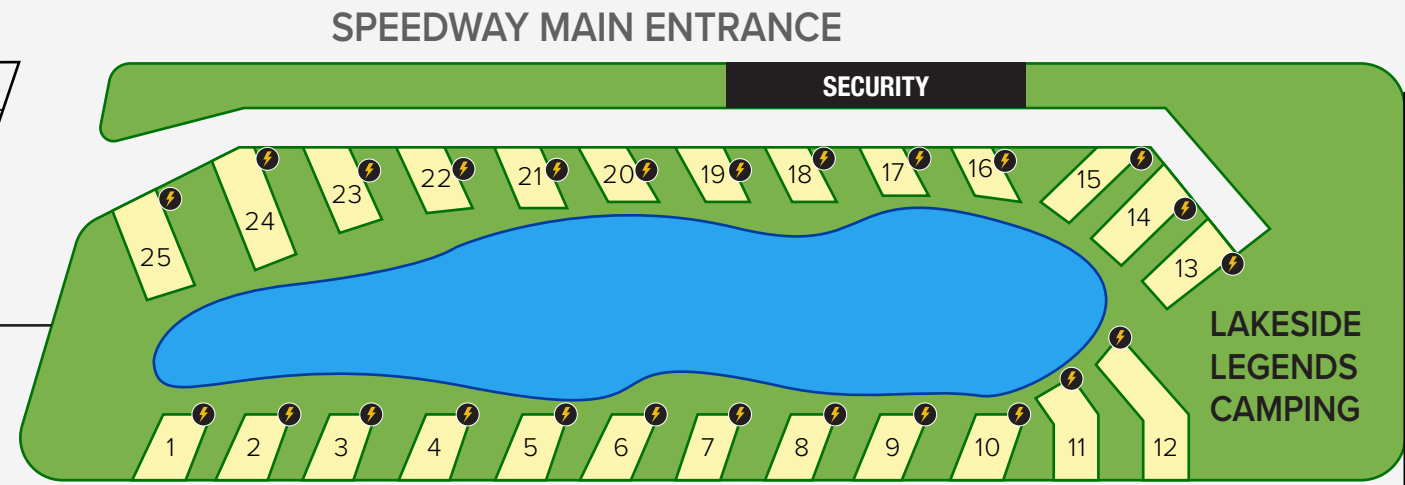

LEGENDS RV CAMPING

- 50 AMP Hookup Sites
- Grass Surface
- (1) Tow pass per site
- Site Size approx. 25' x 45'
- Campground Mayor

ENTRANCE / EXIT ONLY
FOR LEGENDS LAKESIDE
SPOTS 13-25

← TICKET OFFICE

ENTRANCE E